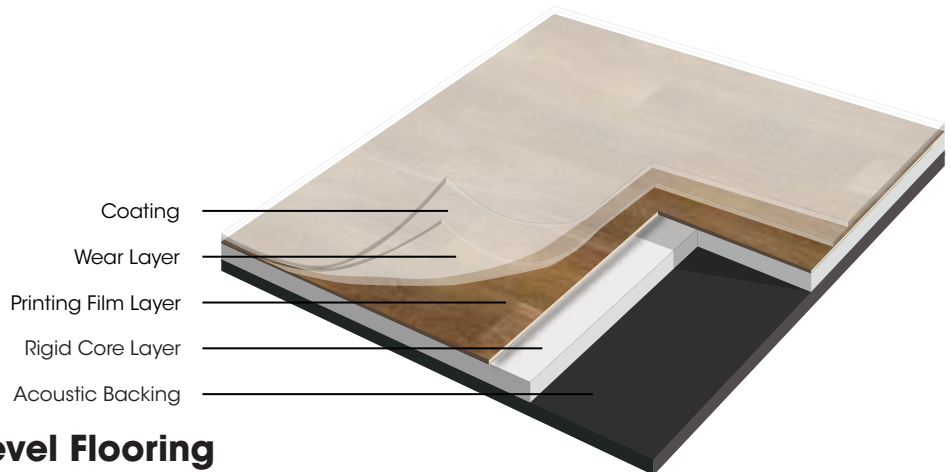

GOODRICH SOLUTIONS
FLOORING
X PLUS vol.2

STONE POLYMER COMPOSITE

*We've got you
Covered!*

GEFFVINYL SPC

2021 - 2023.12

COMMERCIAL | HOSPITALITY | RESIDENTIAL | EDUCATION

GEFF X Plus Technical Data

Product info		
Total thickness	6.5mm (5.0mm SPC with 1.5mm IXPE)	
Wear layer thickness	0.50mm	
Flooring Joint Way	Valinge 2G locking system	
Safety criteria		
Fire resistant	EN 13501	Bf1-s1
TVOC	AgBB	PASS
Phthalates	EN14372	DOTP
SVHC		PASS
Heavy metals	EN71-3	PASS
Performance behaviour		
Length Tolerance	ISO 10582 / ISO 24342	≤0.15%, not more than 0.50mm
Width Tolerance	ISO 10582 / ISO 24342	>400mm, ≤+/-0.35mm; < 400mm, ≤+/-0.25mm
Total thickness	ISO 24346	Average +/-0.15mm
Wearing Layer thickness	ISO 24340	Average value: not more than +0.10mm,-0.10mm;
Squareness	ISO 10582 / ISO 24342	≤0.20mm
Gap of Joint	ISO 10582	Ave: ≤0.15mm; Max: ≤0.20mm
Residual Indentation	EN433	≤ 0.40mm
Dimensional Stability (MD/AMD)	ISO 23999	≤ 0.25%
Curling after exposure to heat	ISO 23999	≤2mm
Slip Resistance	DIN51130	R10
Colorfastness	ISO105-B02 blue	≥6
Wear Resistance	EN 660-2	T
Sound insulation of 6.5mm	ISO 717-2	≥18
Castor Wheel	EN 425	≥25, 000 cycles (without foam backing)
Chemical Staining resistance	EN 423	Passed
Warranty	10 Years	
SGBC	Excellent	

Advantages of Microbevel Flooring

- Improve Aesthetic Appearance**
 Maintain a visual distinction between each individual board, transforming the flooring from a functional walking area to a distinct design element of the space.
- Allow more forgiveness for subfloor flaws**
 Square-edge flooring shows imperceptible subfloor flaws but micro-bevel flooring helps to conceal some, though not all, of these flaws.
- Versatility In Decor**
 Whatever the style of your home is, you will find something that fits your decorating theme.